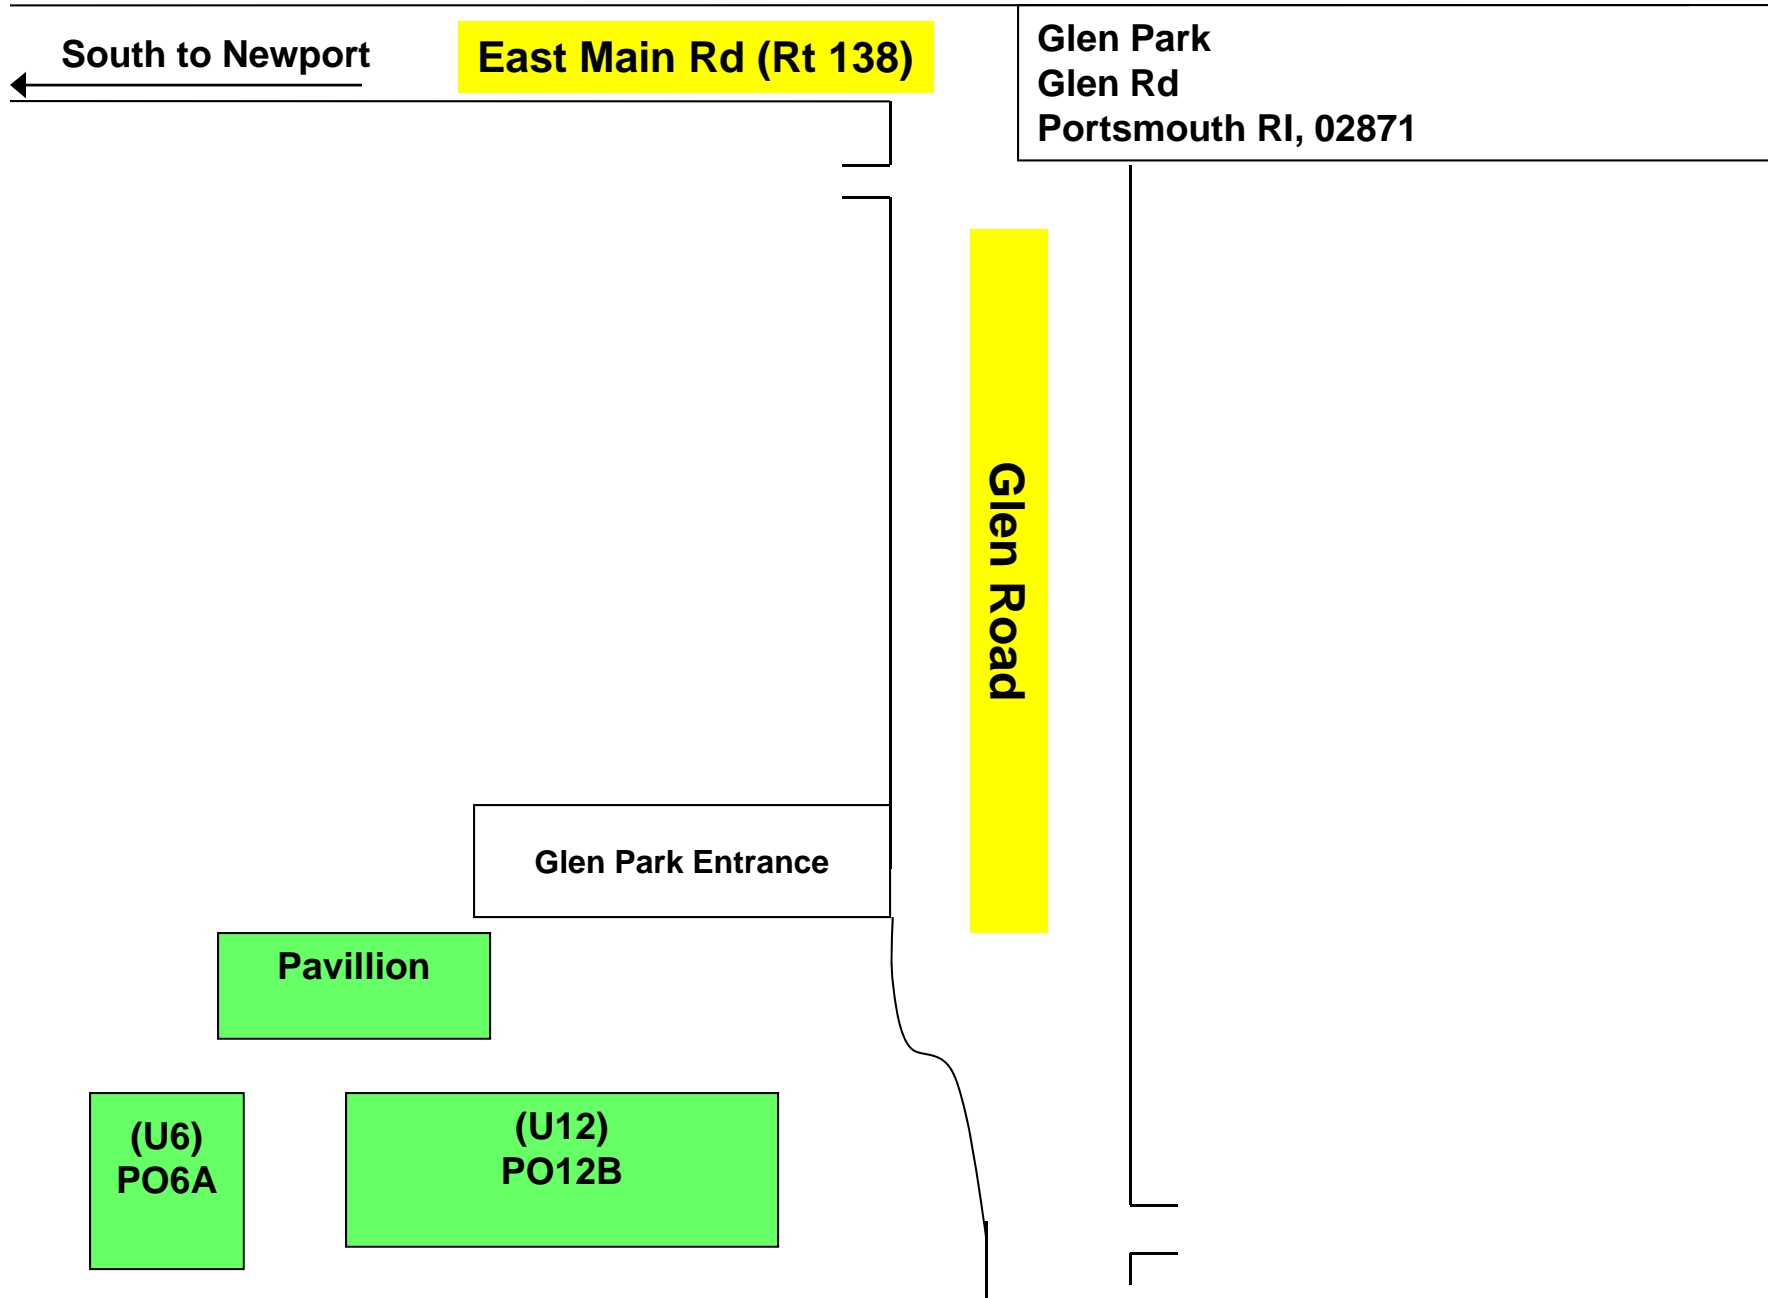

Portsmouth Middle School

South to Newport

West Main Rd (Rt 114)

North to Rt 24

(U10)
PO10A

Adjacent
to PMS

(U10)
PO10B

Softball Outfield

Portsmouth
Middle School

Union Street

To Severney Fields

← One Way

Parking

Jepson Lane

Portsmouth Middle School
Jepson Lane
Portsmouth RI, 02871

Gardner-Seveney Sports Complex

Glen Park – Lower Glen

South to Newport

East Main Rd (Rt 138)

Glen Park
Glen Rd
Portsmouth RI, 02871

Glen Road

Glen Park Entrance

Pavillion

(U6)
PO6A