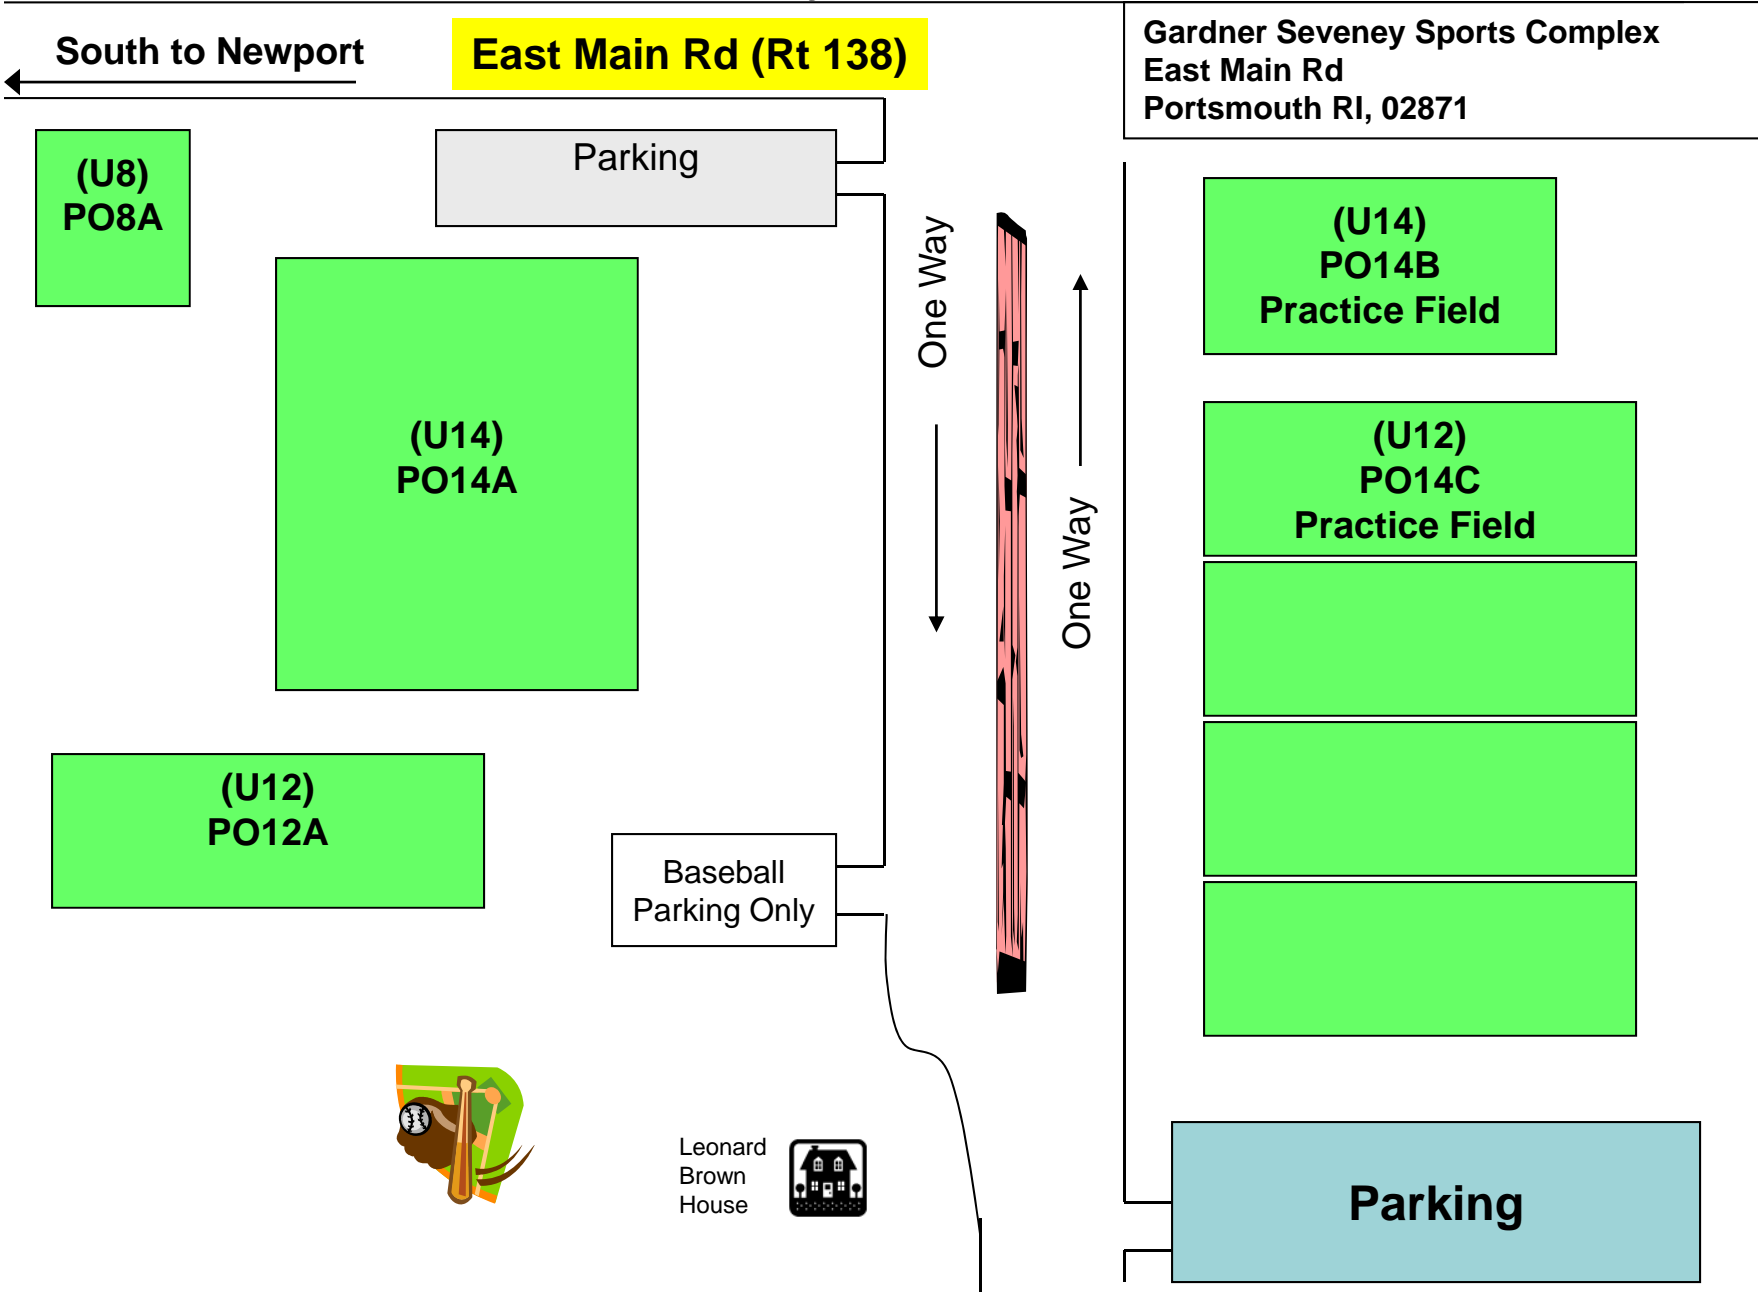

Portsmouth Middle School

South to Newport

West Main Rd (Rt 114)

North to Rt 24

(U10)
PO10A

Adjacent
to PMS

(U10)
PO10B

Softball Outfield

Glen Park – Lower Glen

South to Newport

East Main Rd (Rt 138)

Glen Park
Glen Rd
Portsmouth RI, 02871

Glen Road

Glen Park Entrance

Pavillion

(U6)
PO6A