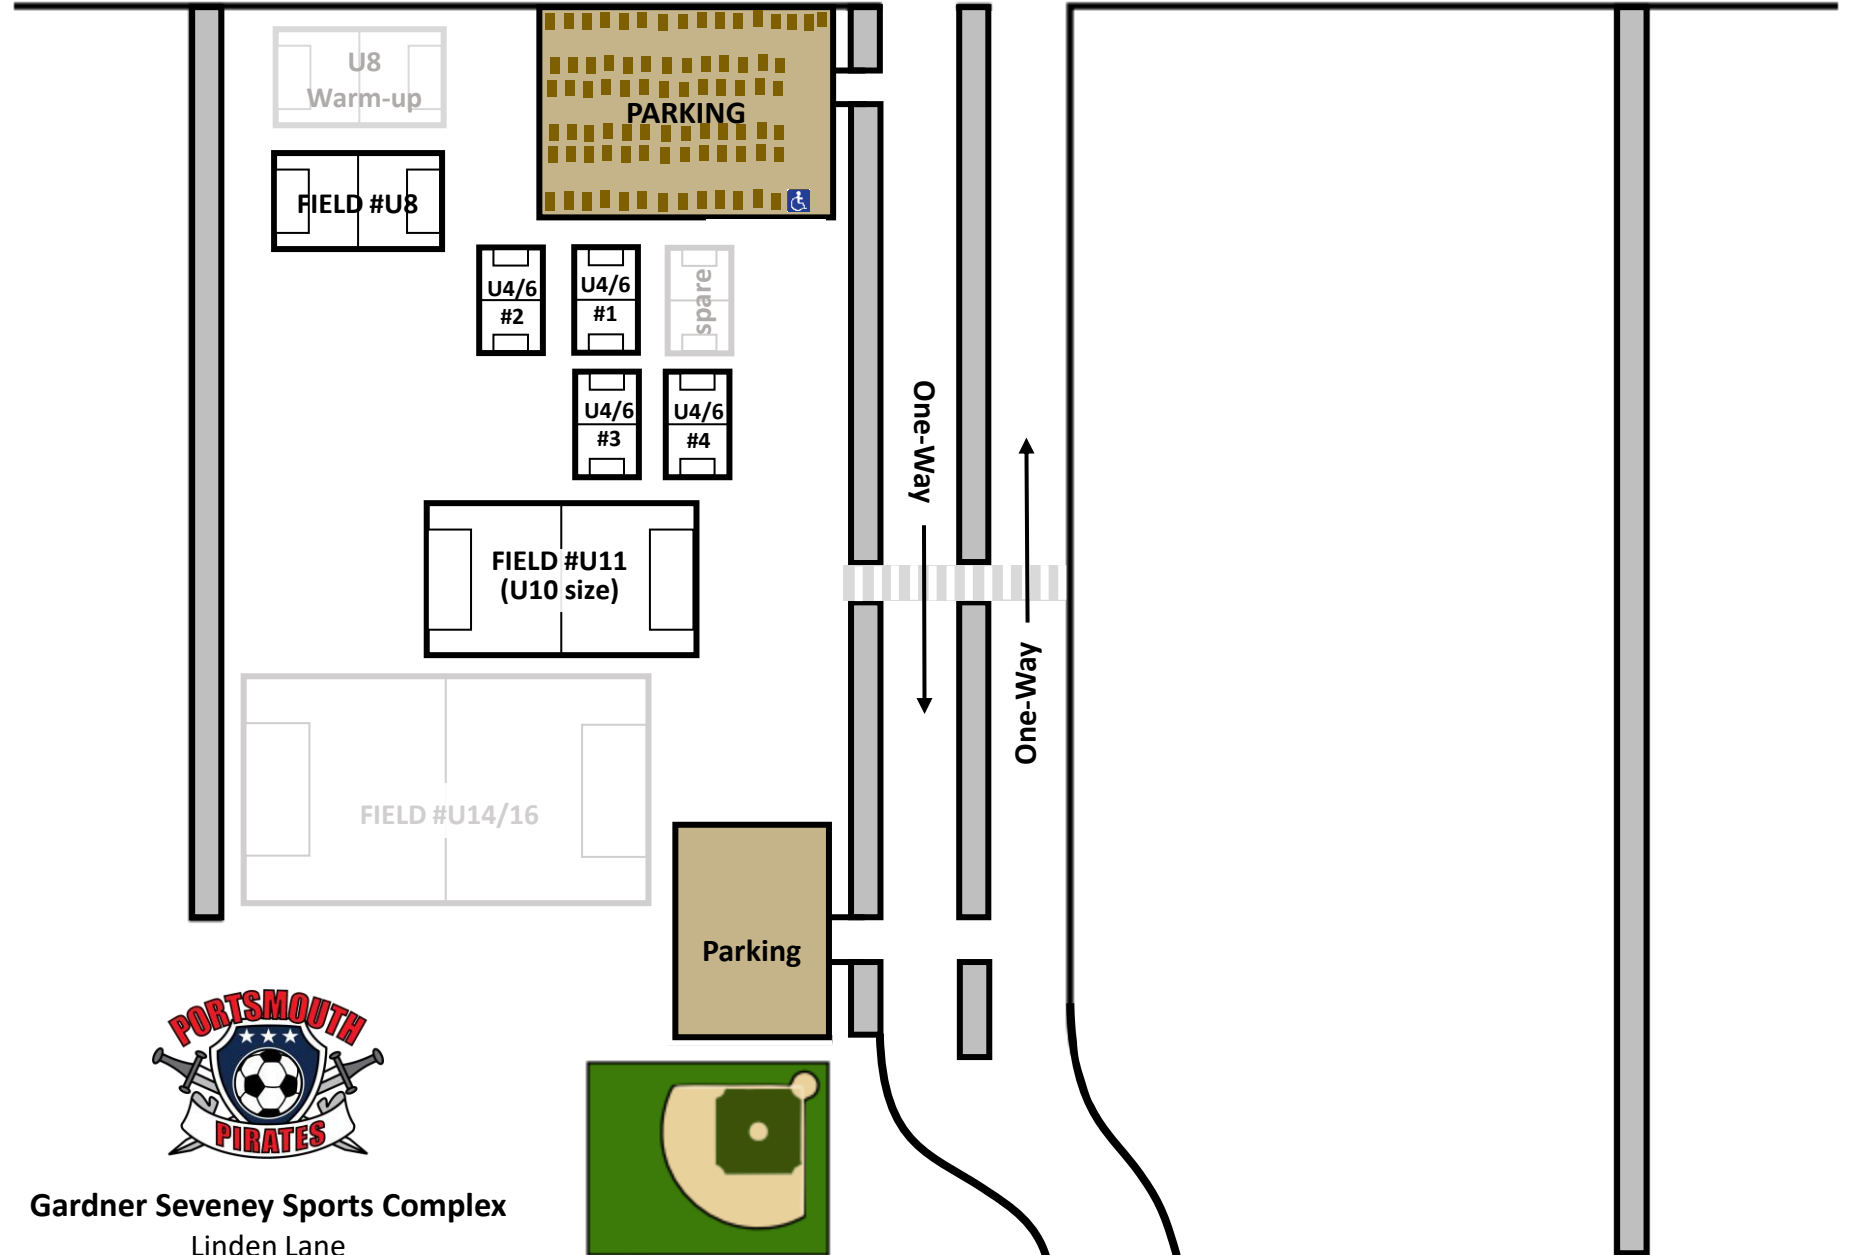

Gardner Seveney Sports Complex

← South to Newport East Main Road (Rt 138) North to Boston →

Gardner Seveney Sports Complex
Linden Lane
Portsmouth, RI 02871