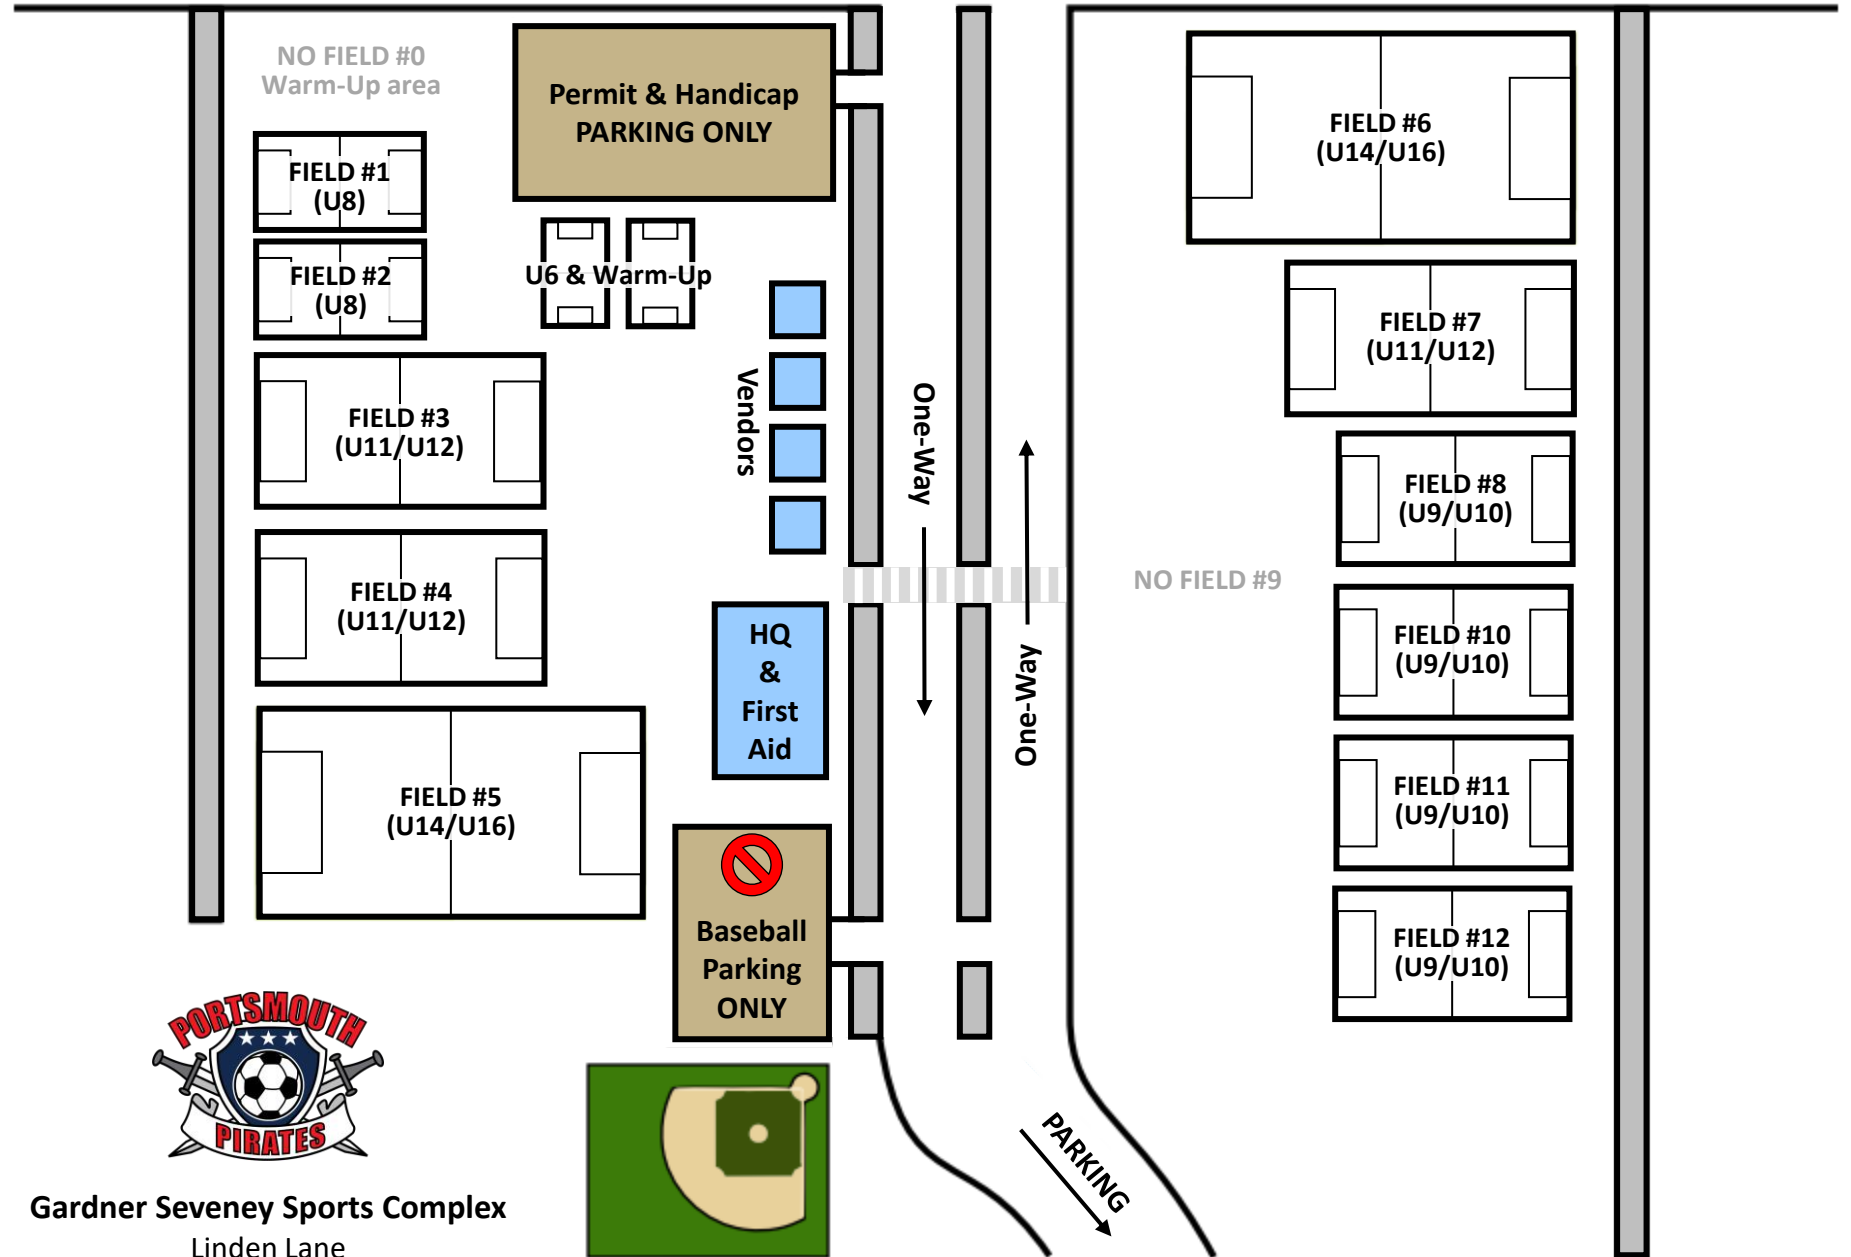

Gardner Seveney Sports Complex

← South to Newport East Main Road (Rt 138) North to Boston →

Gardner Seveney Sports Complex
Linden Lane
Portsmouth, RI 02871

TOURNAMENT PARKING
↓