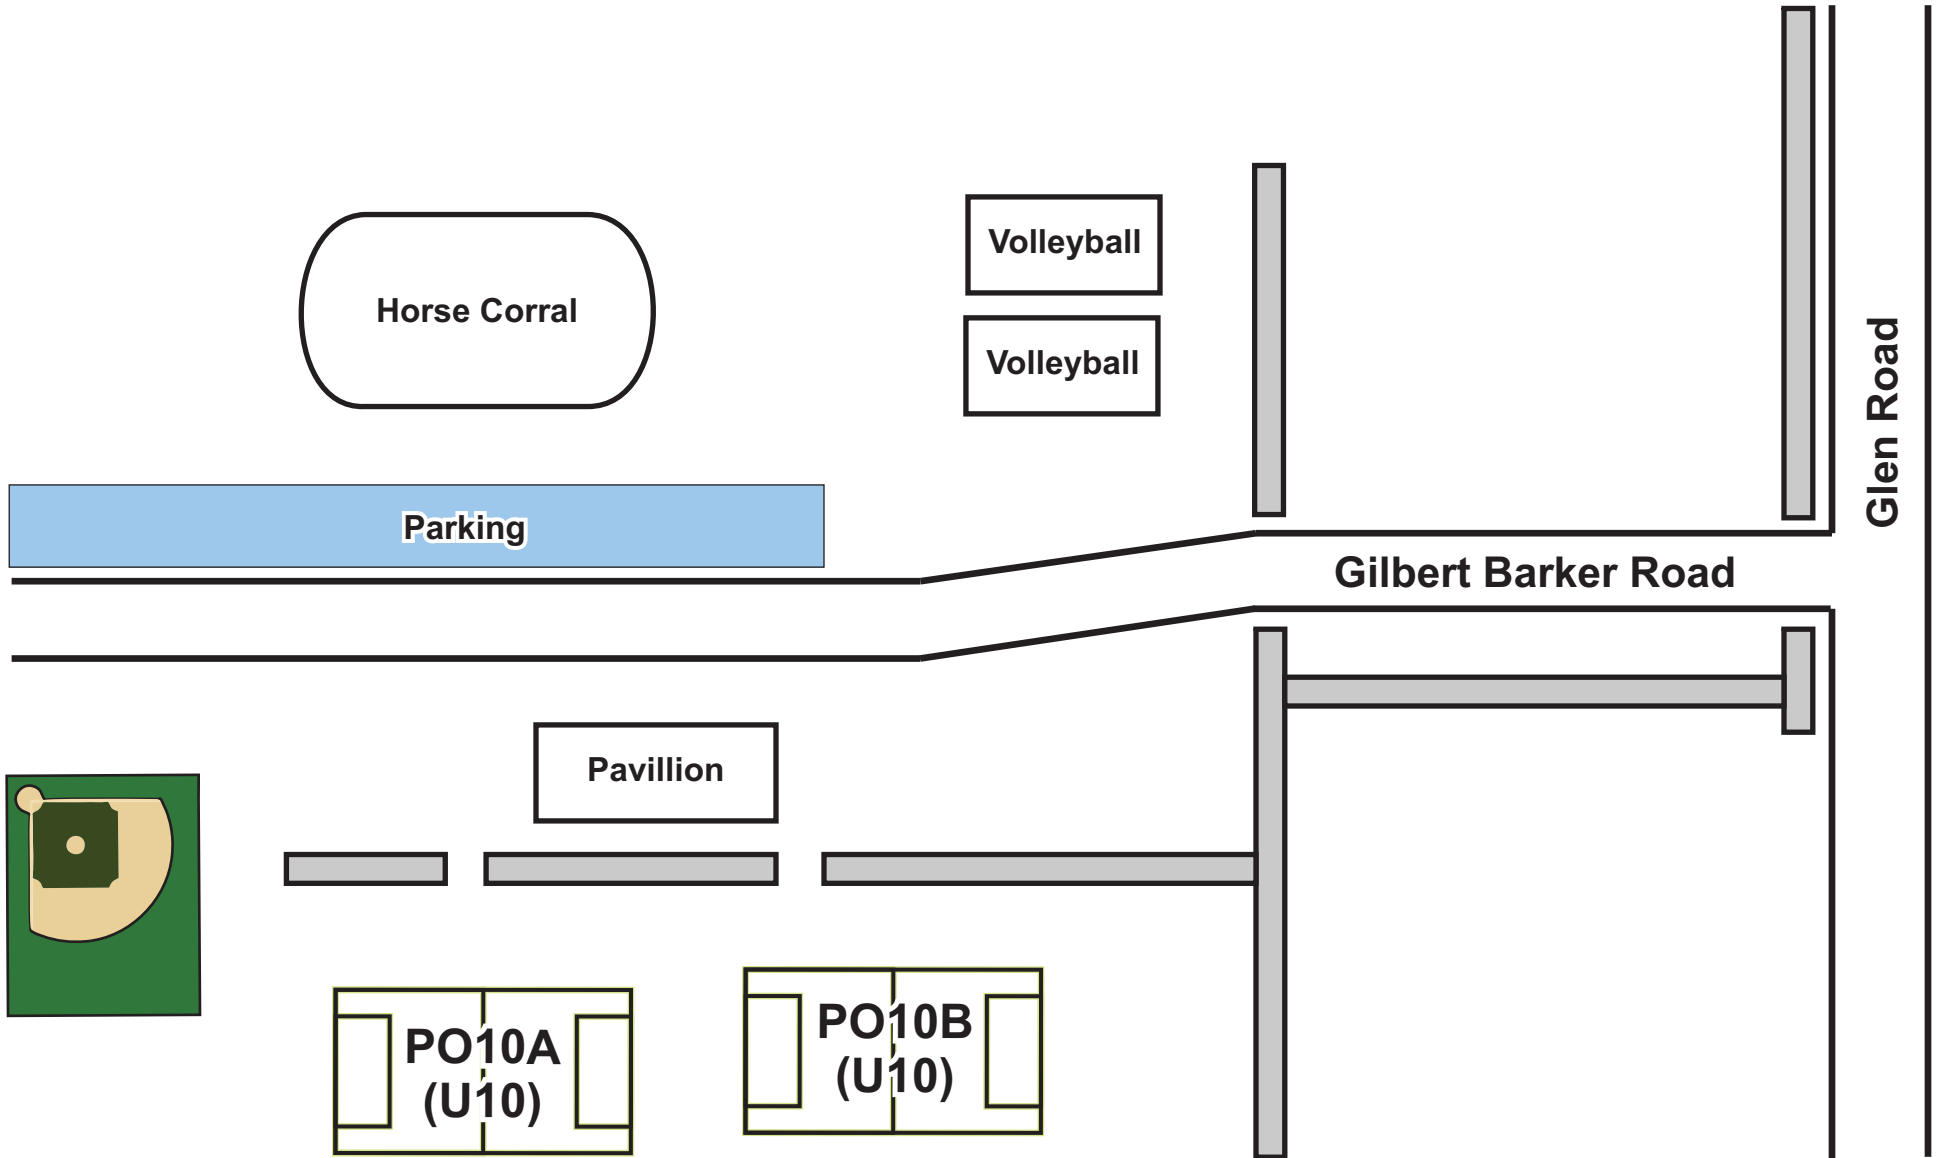

Gardner Seveney Sports Complex

Glen Park

Address:
Gilbert Barker Road
Portsmouth, RI

Portsmouth Middle School

South to Newport

West Main Rd (Rt 114)

North to Rt 24

Portsmouth Middle School
125 Jepsen Lane
Portsmouth RI, 02871

(6U)

(6U)

Parking

NO Parking on the grass. Use
designated parking areas

Portsmouth
Middle School

(6U)

(6U)

Parking

→ One Way

Union Street

To Severney Fields

Jepson Lane