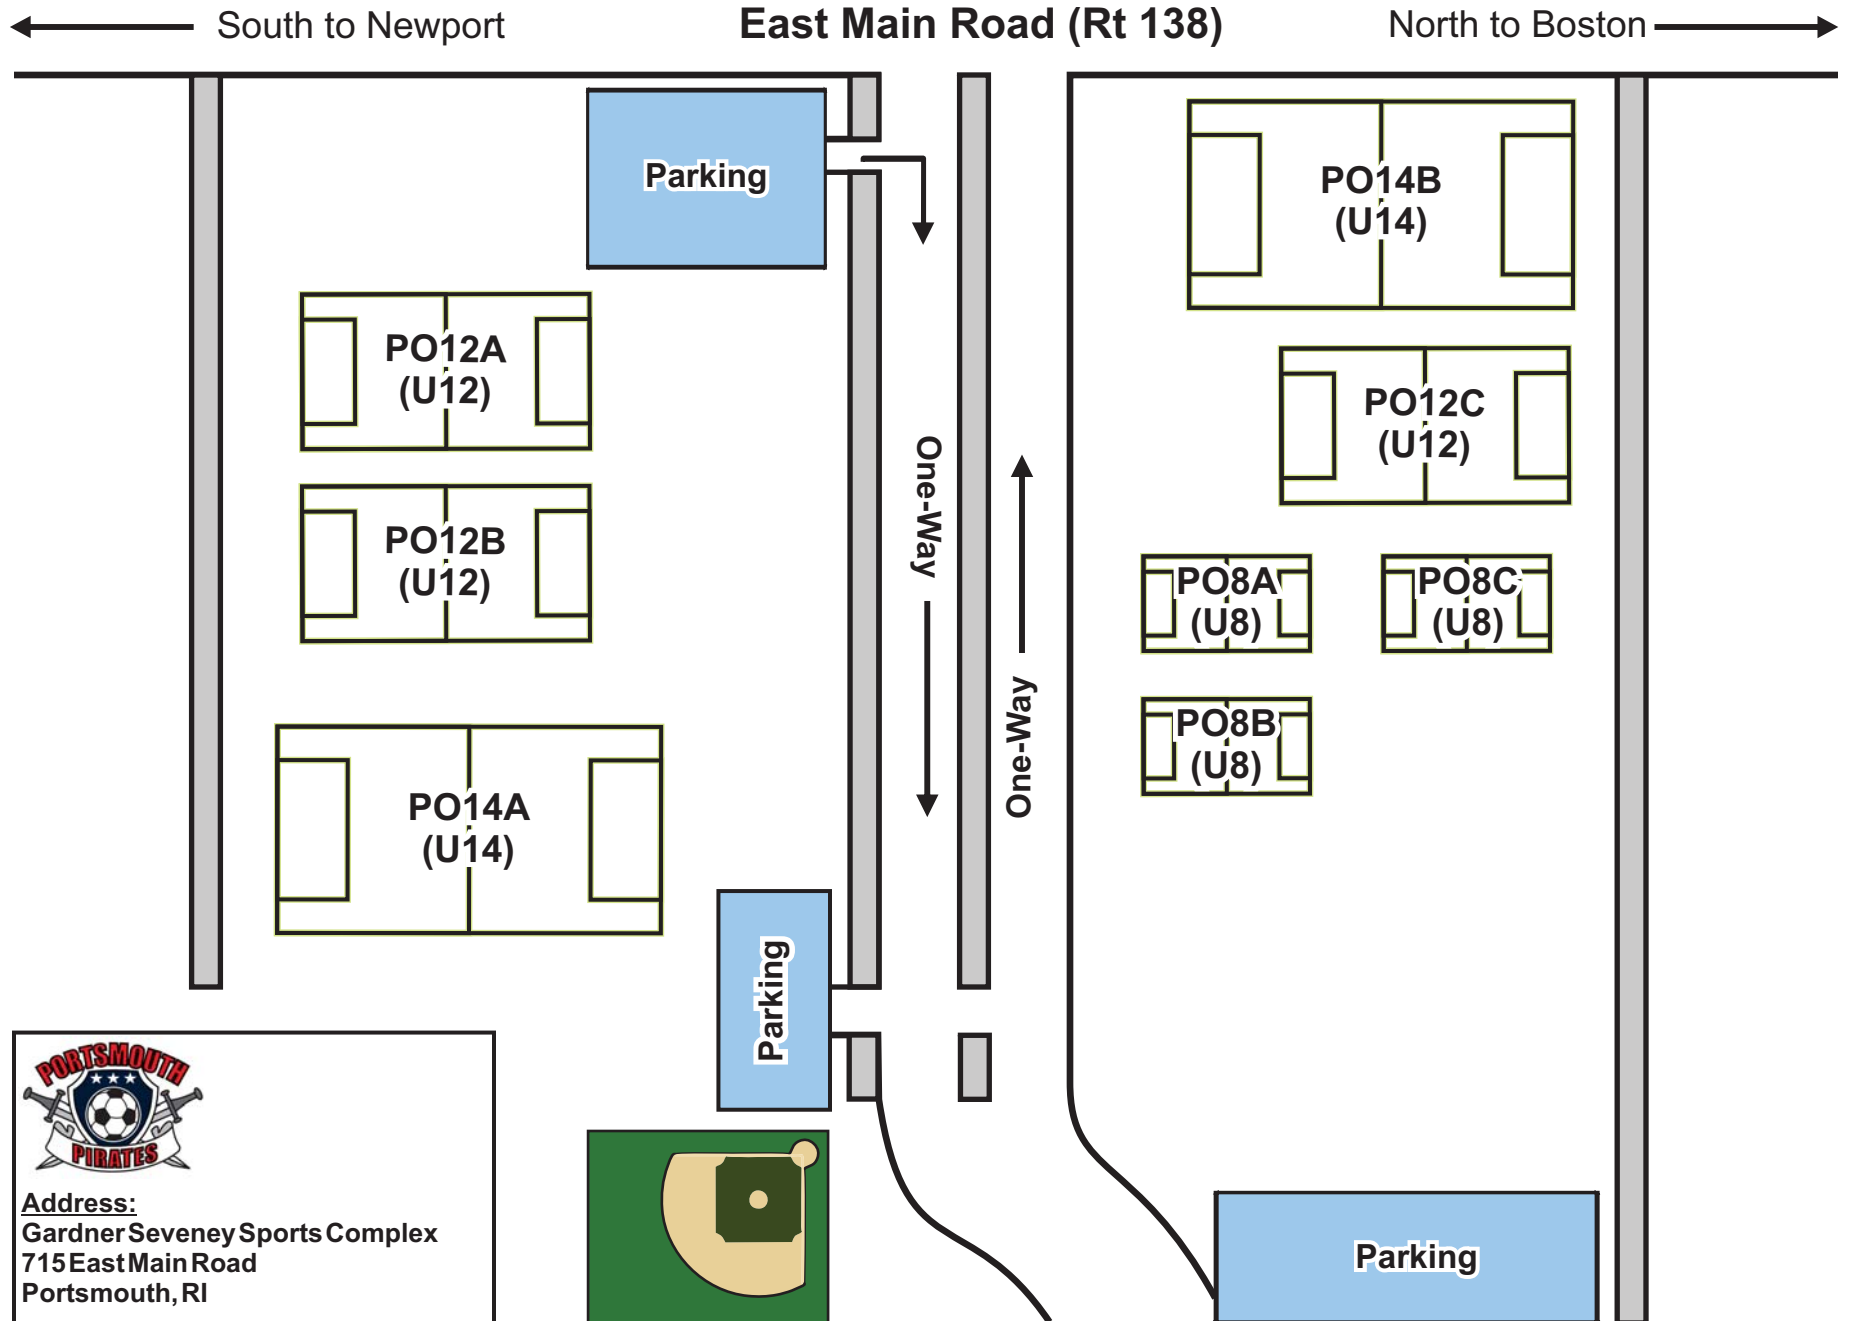

Gardner Seveney Sports Complex

Glen Park

Address:
Gilbert Barker Road
Portsmouth, RI

Portsmouth Middle School

South to Newport

West Main Rd (Rt 114)

North to Rt 24

Portsmouth Middle School
125 Jepsen Lane
Portsmouth RI, 02871

(6U)

(6U)

Parking

NO Parking on the grass. Use
designated parking areas

Portsmouth
Middle School

(6U)

(6U)

Parking

→ One Way

Union Street

To Severney Fields

Jepson Lane