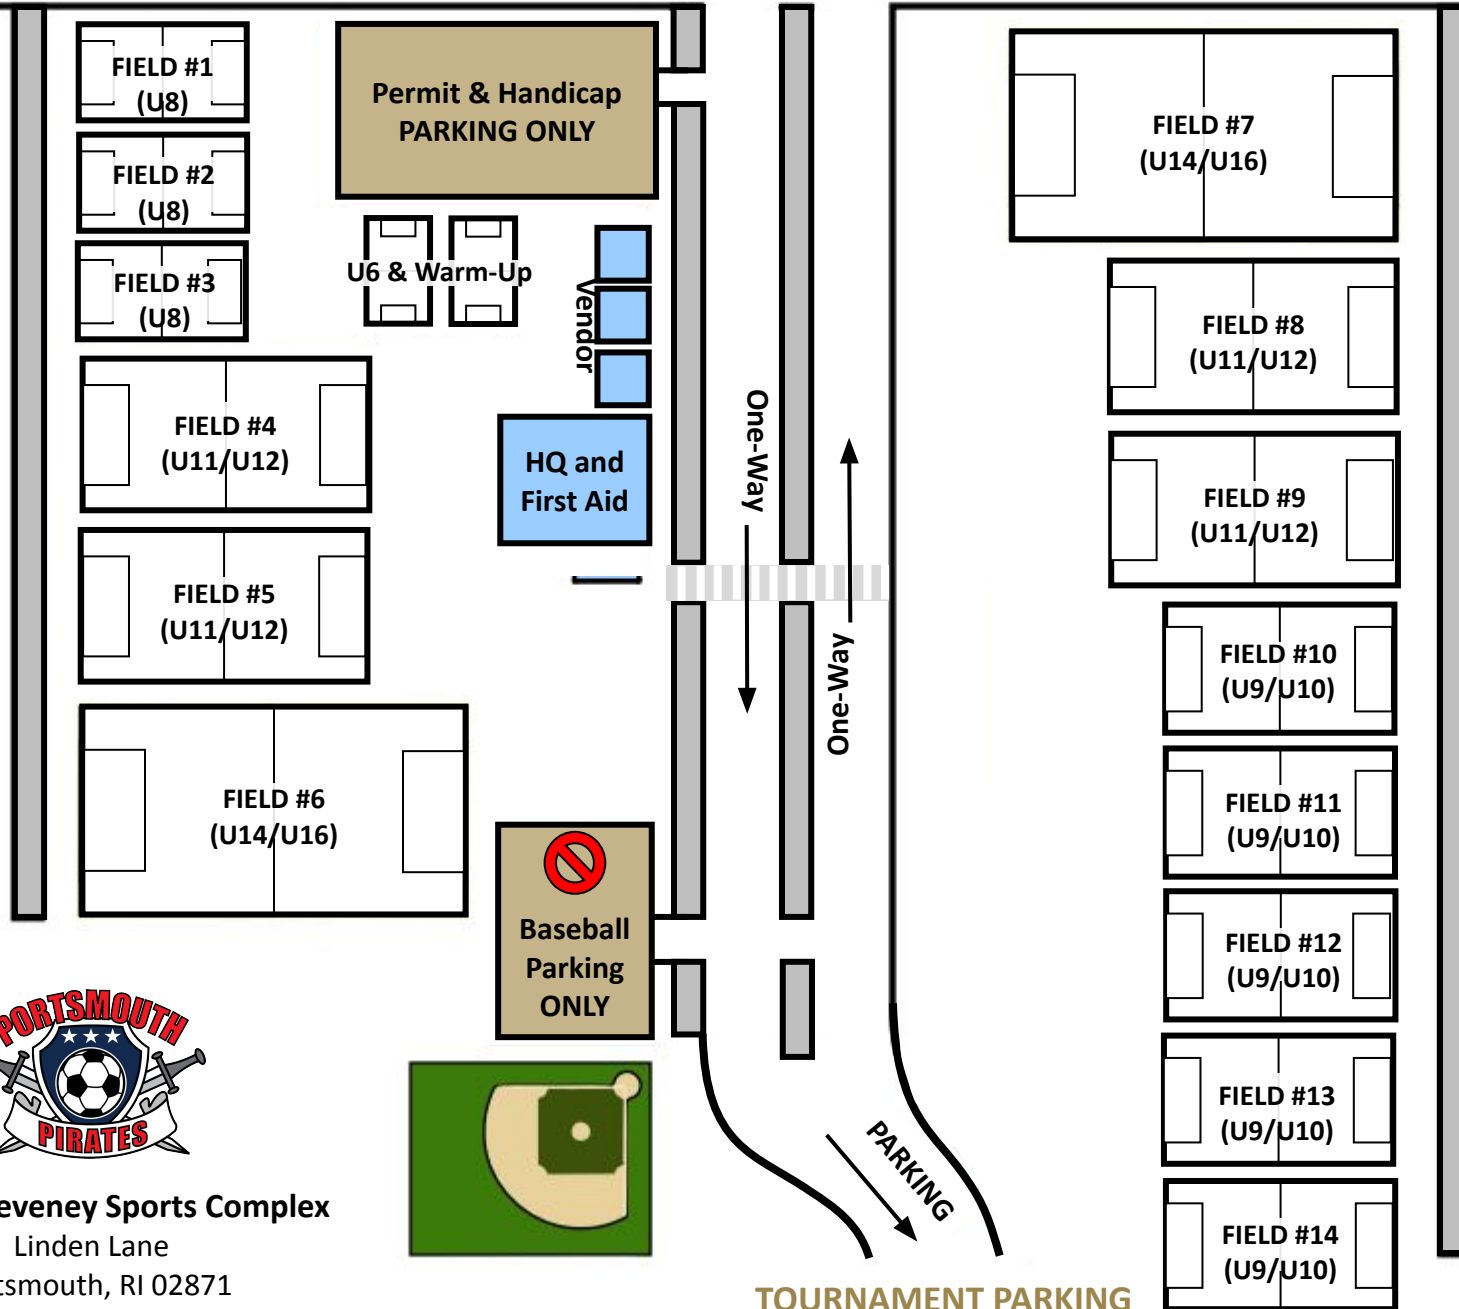

Gardner Seveney Sports Complex

← South to Newport East Main Road (Rt 138) North to Boston →

Gardner Seveney Sports Complex
Linden Lane
Portsmouth, RI 02871

TOURNAMENT PARKING