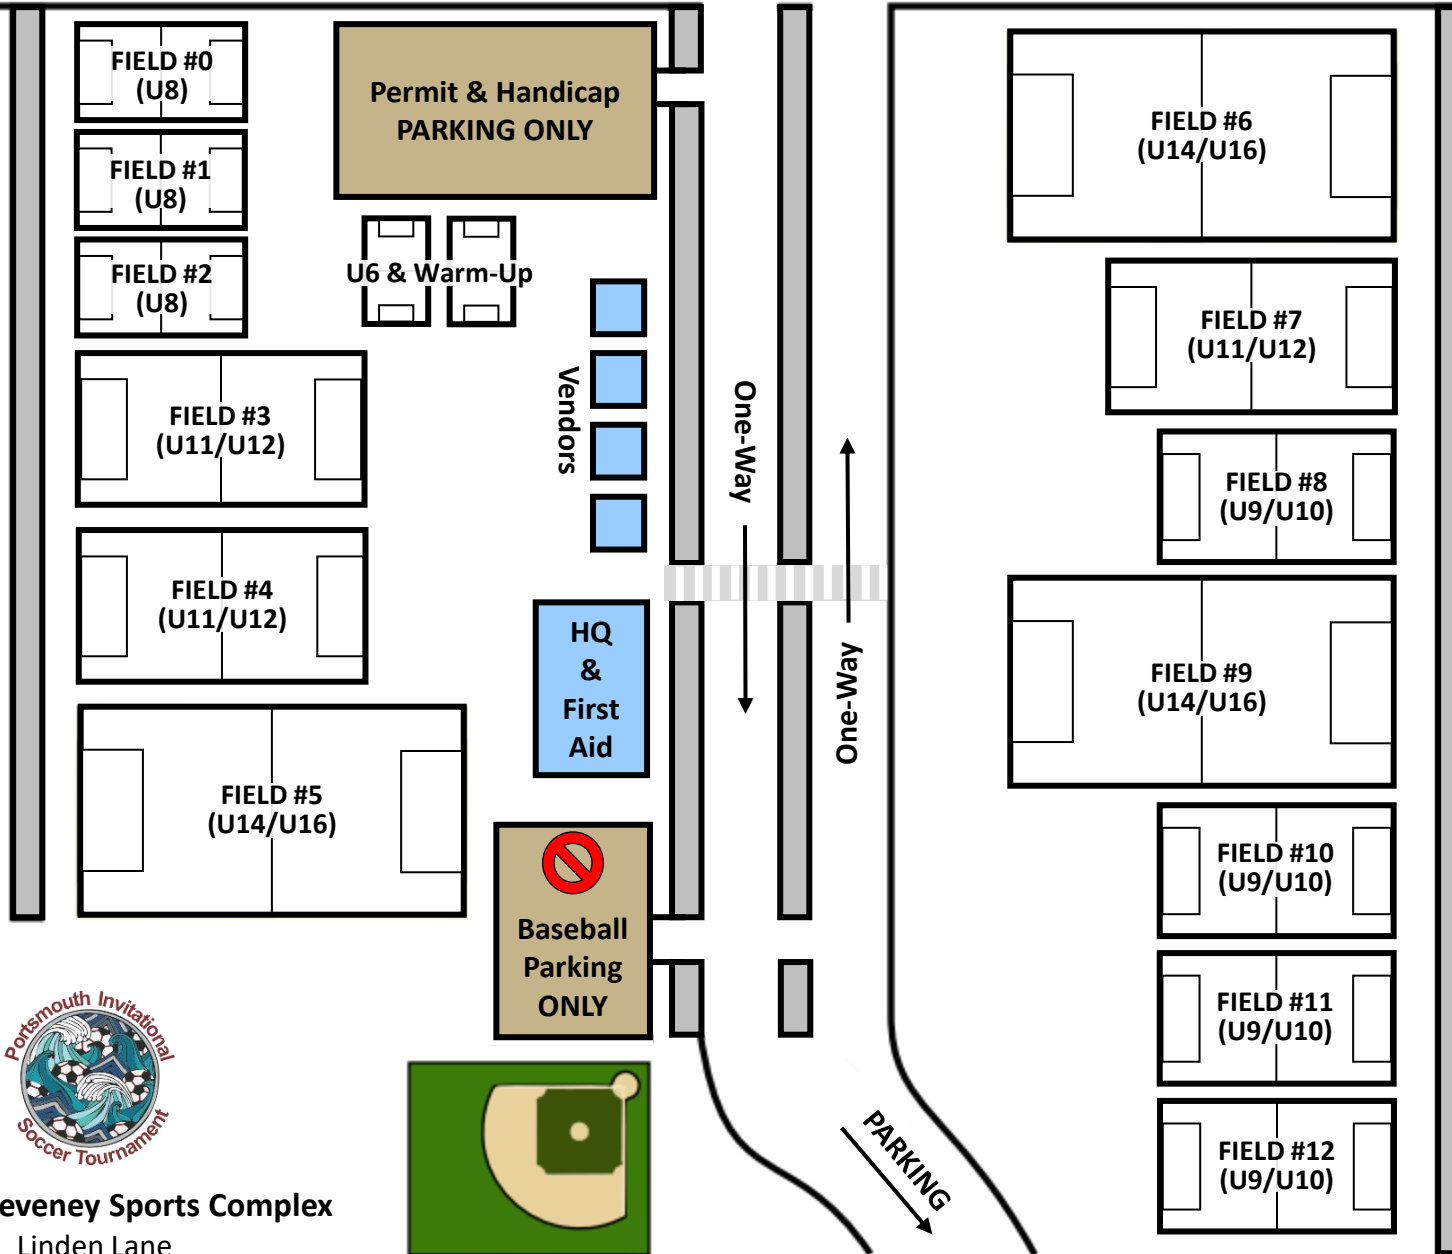

Gardner Seveney Sports Complex

← South to Newport East Main Road (Rt 138) North to Boston →

Gardner Seveney Sports Complex

Linden Lane
Portsmouth, RI 02871

TOURNAMENT PARKING