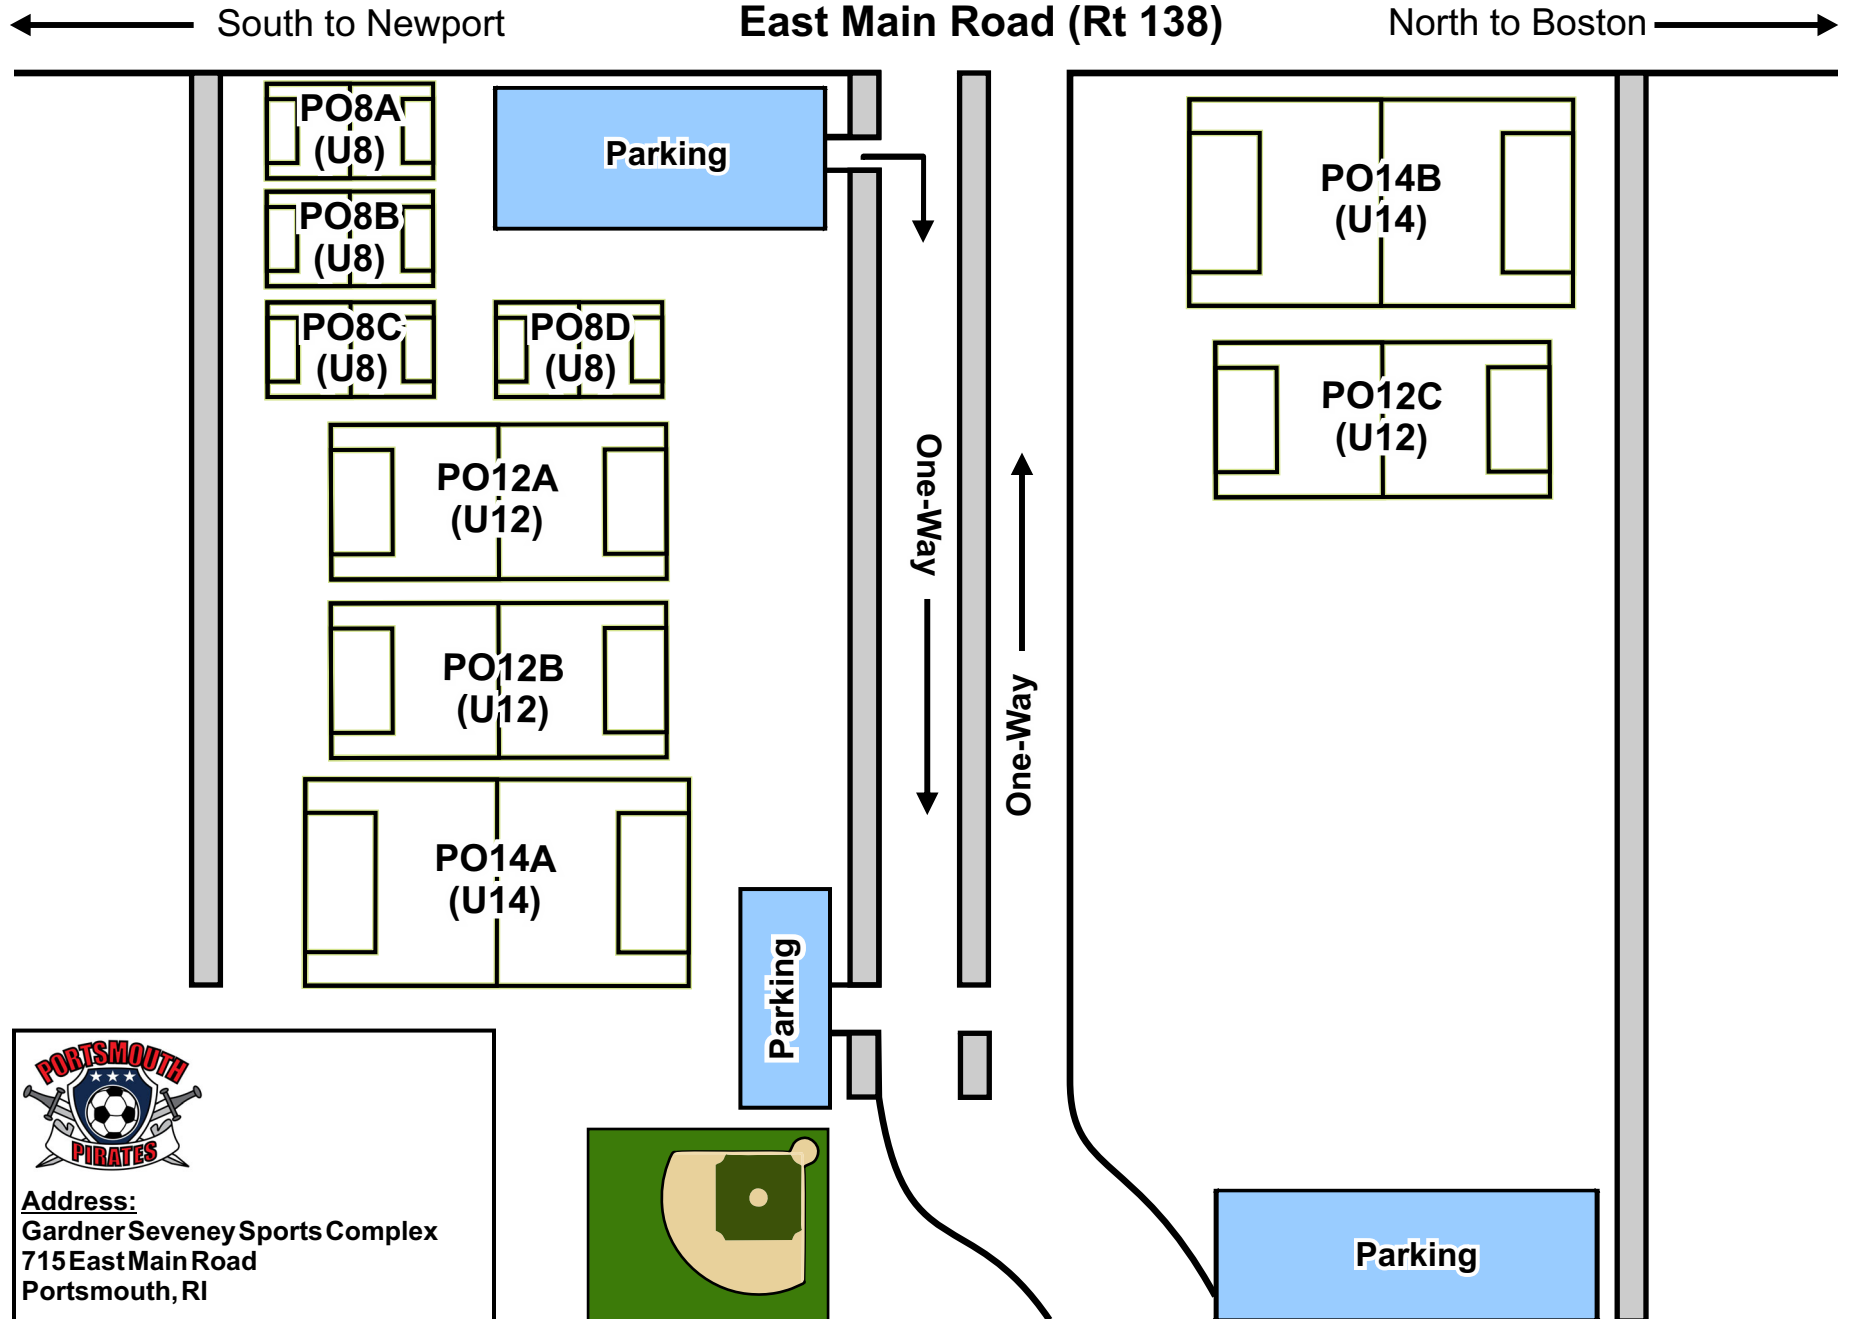

# Glen Park

Address:  
Gilbert Barker Road  
Portsmouth, RI

# Portsmouth Middle School

South to Newport

West Main Rd (Rt 114)

North to Rt 24

Portsmouth Middle School  
125 Jepsen Lane  
Portsmouth RI, 02871

(6U)

(6U)

Parking

NO Parking on the grass. Use  
designated parking areas

Portsmouth  
Middle School

(6U)

(6U)

Parking

→ One Way

Union Street

To Severney Fields

Jepson Lane