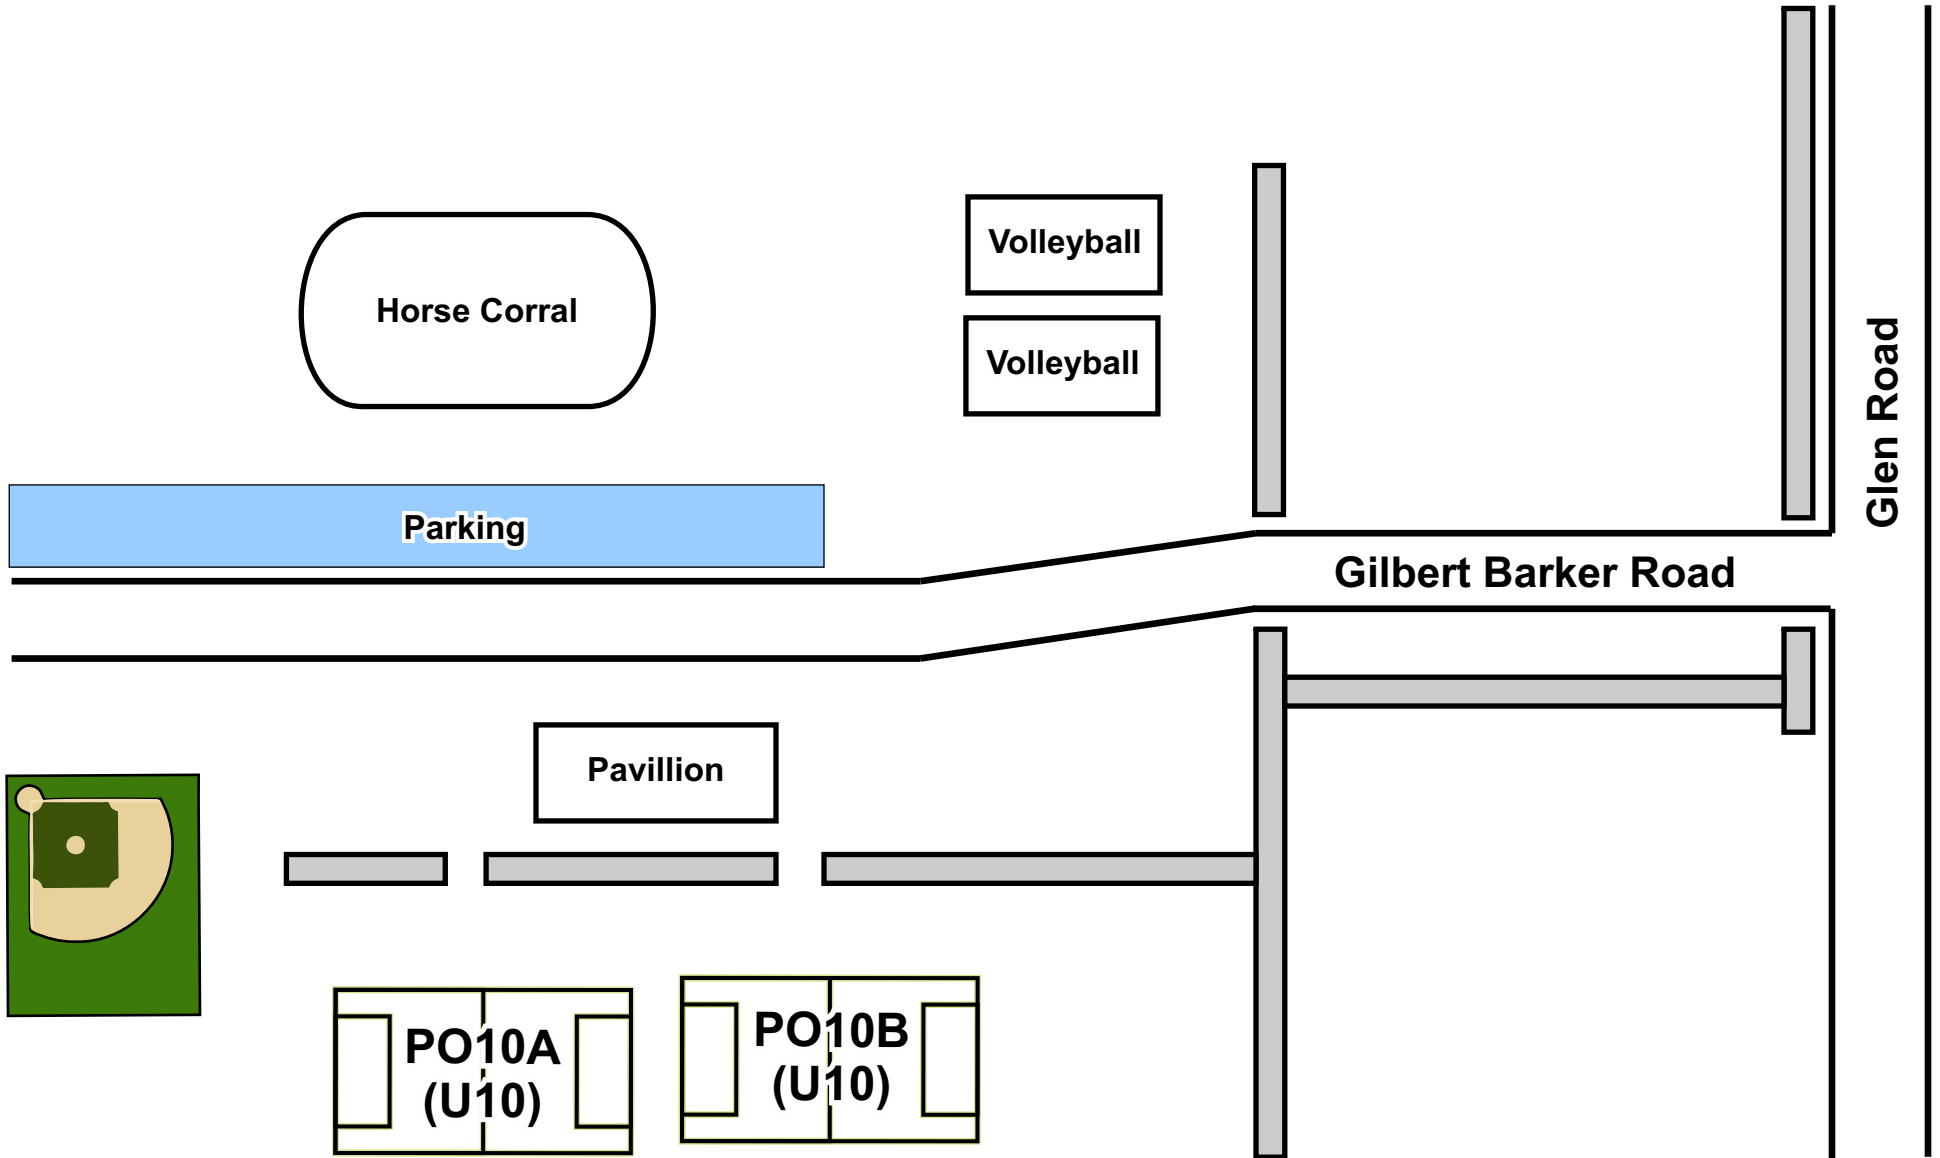

# Gardner Seveney Sports Complex

# Glen Park

Address:  
Gilbert Barker Road  
Portsmouth, RI

NO Parking on the grass. Use  
designated parking areas

Portsmouth  
Middle School

(6U)

(6U)

Parking

→ One Way

Union Street

To Severney Fields

Jepson Lane