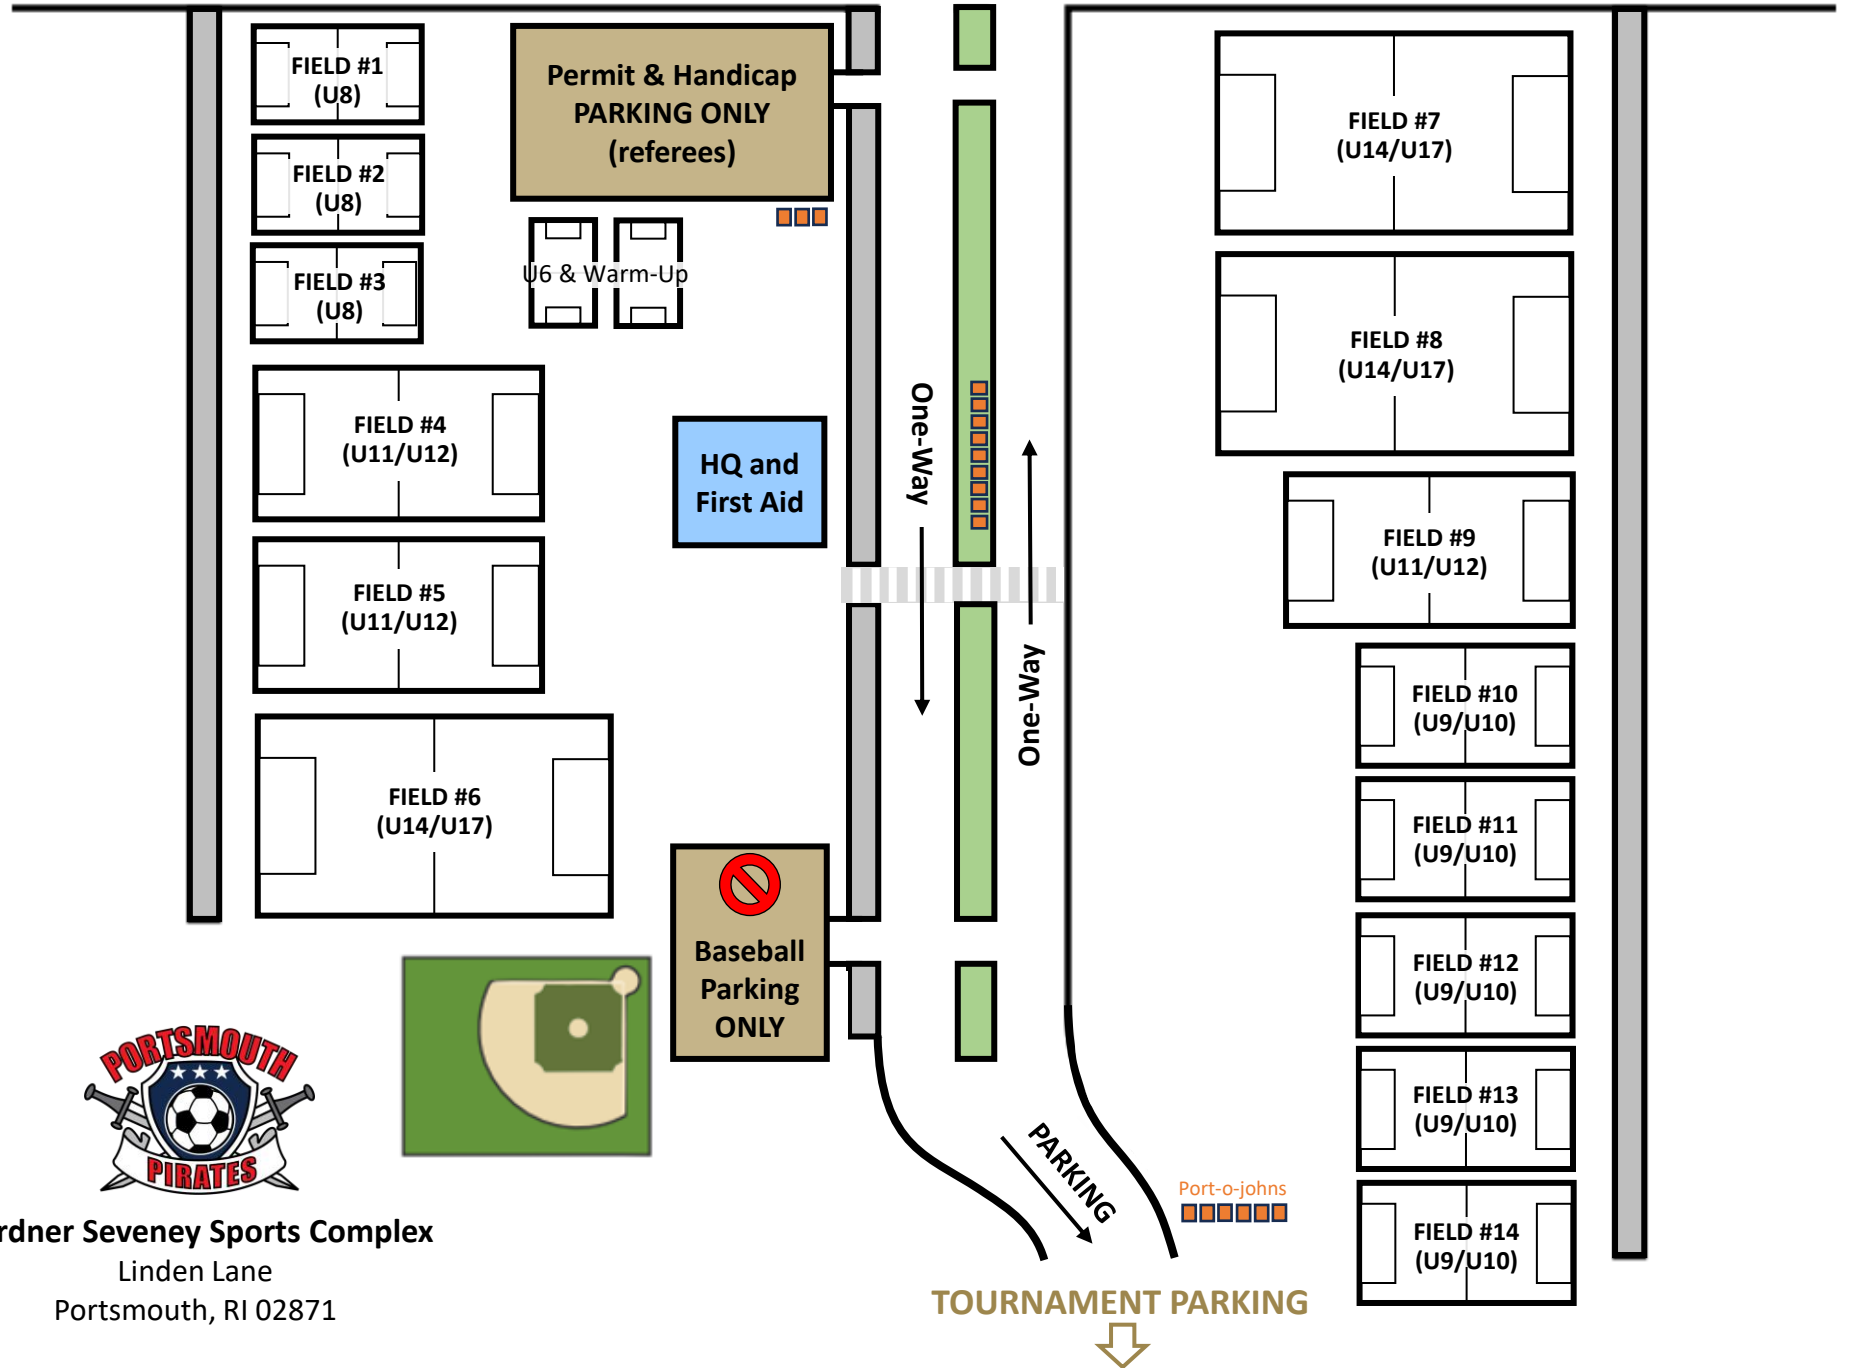

# Gardner Seveney Sports Complex

← South towards Newport/Newport Bridge      East Main Rd (Rt. 138)      North towards Providence/Boston →

**Gardner Seveney Sports Complex**  
Linden Lane  
Portsmouth, RI 02871