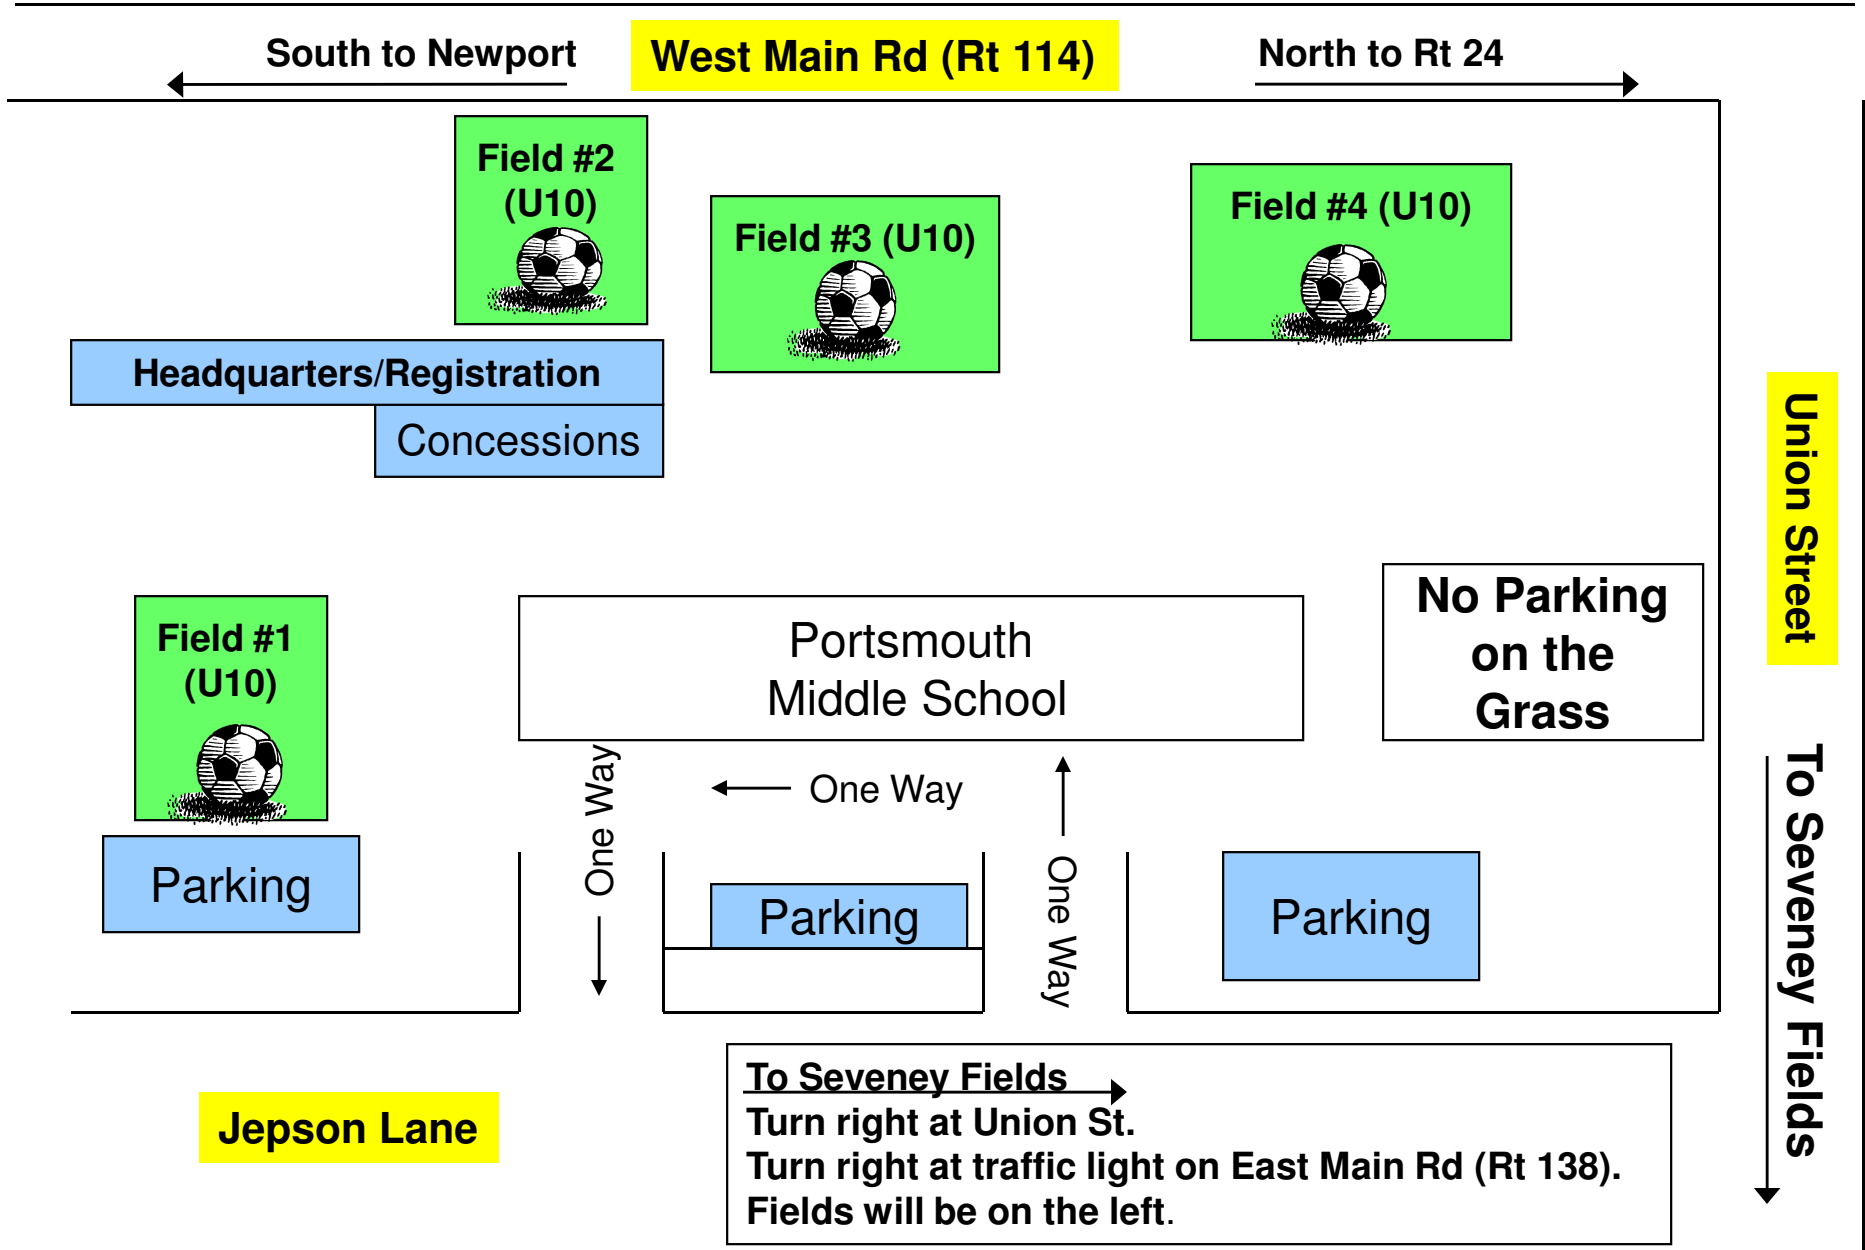

Portsmouth Middle School

South to Newport

West Main Rd (Rt 114)

North to Rt 24

Field #2
(U10)

Field #3 (U10)

Field #4 (U10)

Headquarters/Registration

Concessions

Field #1
(U10)

Portsmouth
Middle School

No Parking
on the
Grass

Parking

One Way

One Way

Parking

One Way

Parking

Jepson Lane

To Seveney Fields

Turn right at Union St.

Turn right at traffic light on East Main Rd (Rt 138).

Fields will be on the left.

Union Street

To Seveney Fields